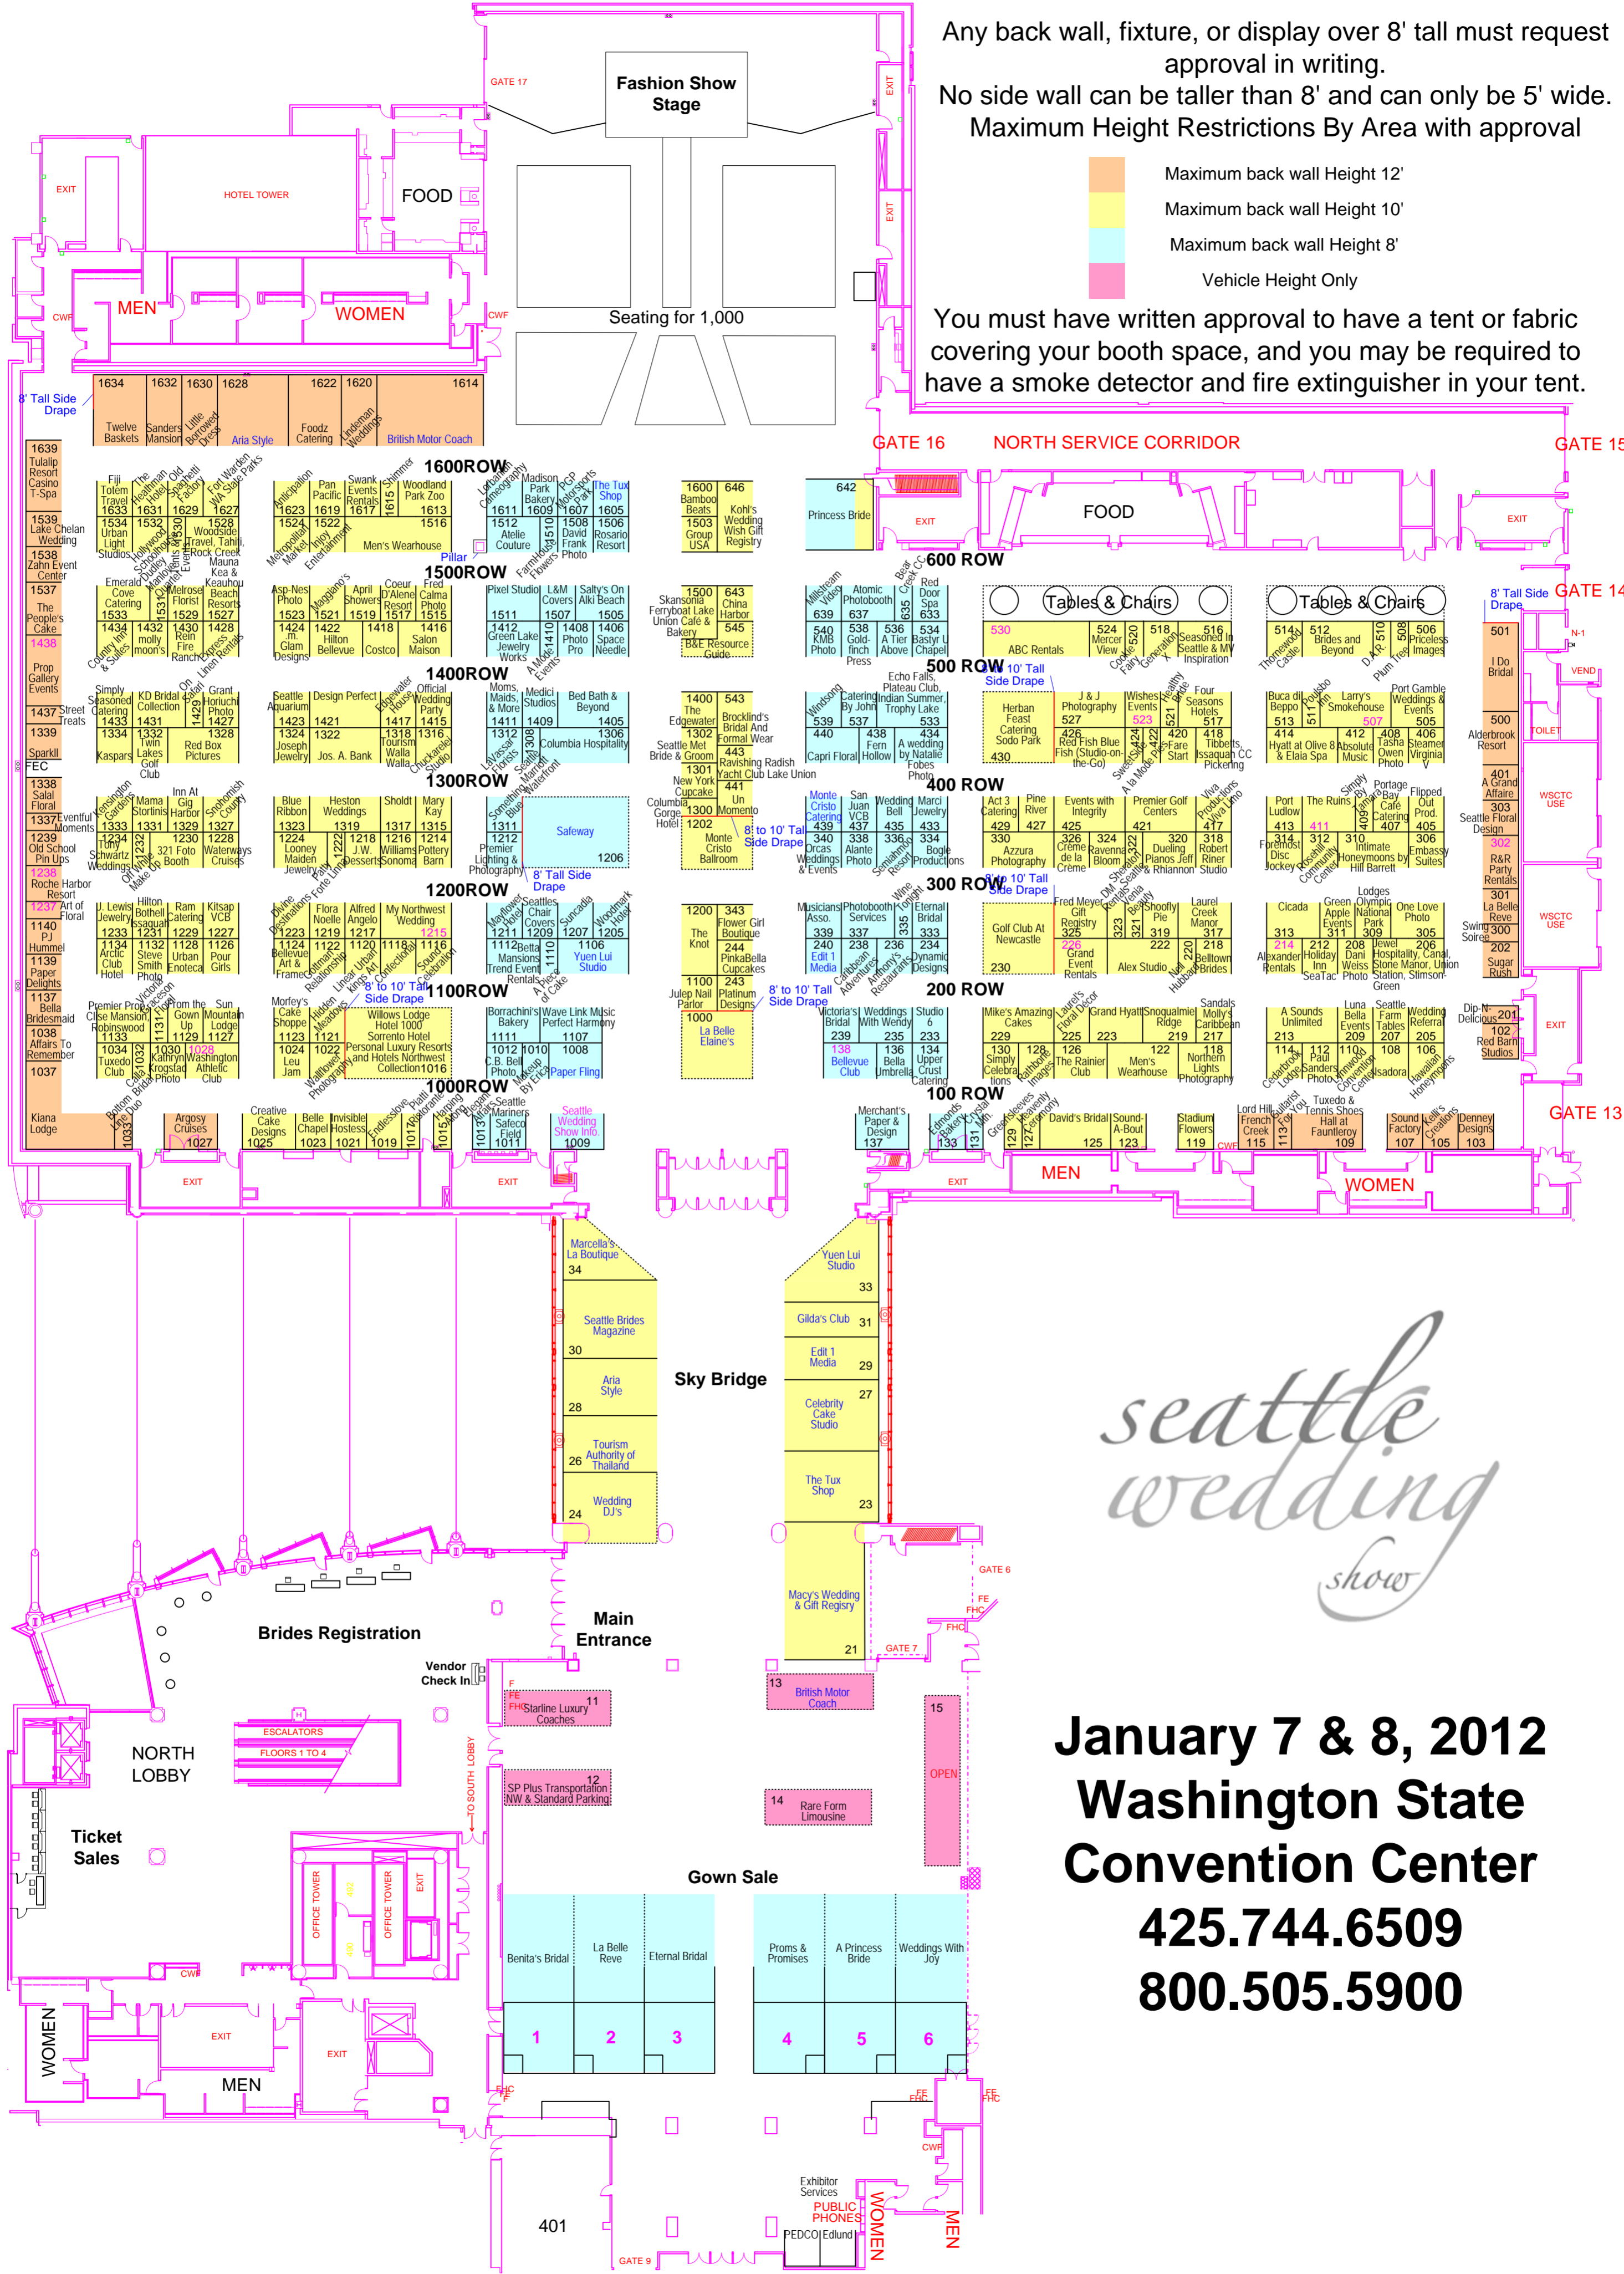

Any back wall, fixture, or display over 8' tall must request approval in writing.
 No side wall can be taller than 8' and can only be 5' wide.
 Maximum Height Restrictions By Area with approval

You must have written approval to have a tent or fabric covering your booth space, and you may be required to have a smoke detector and fire extinguisher in your tent.